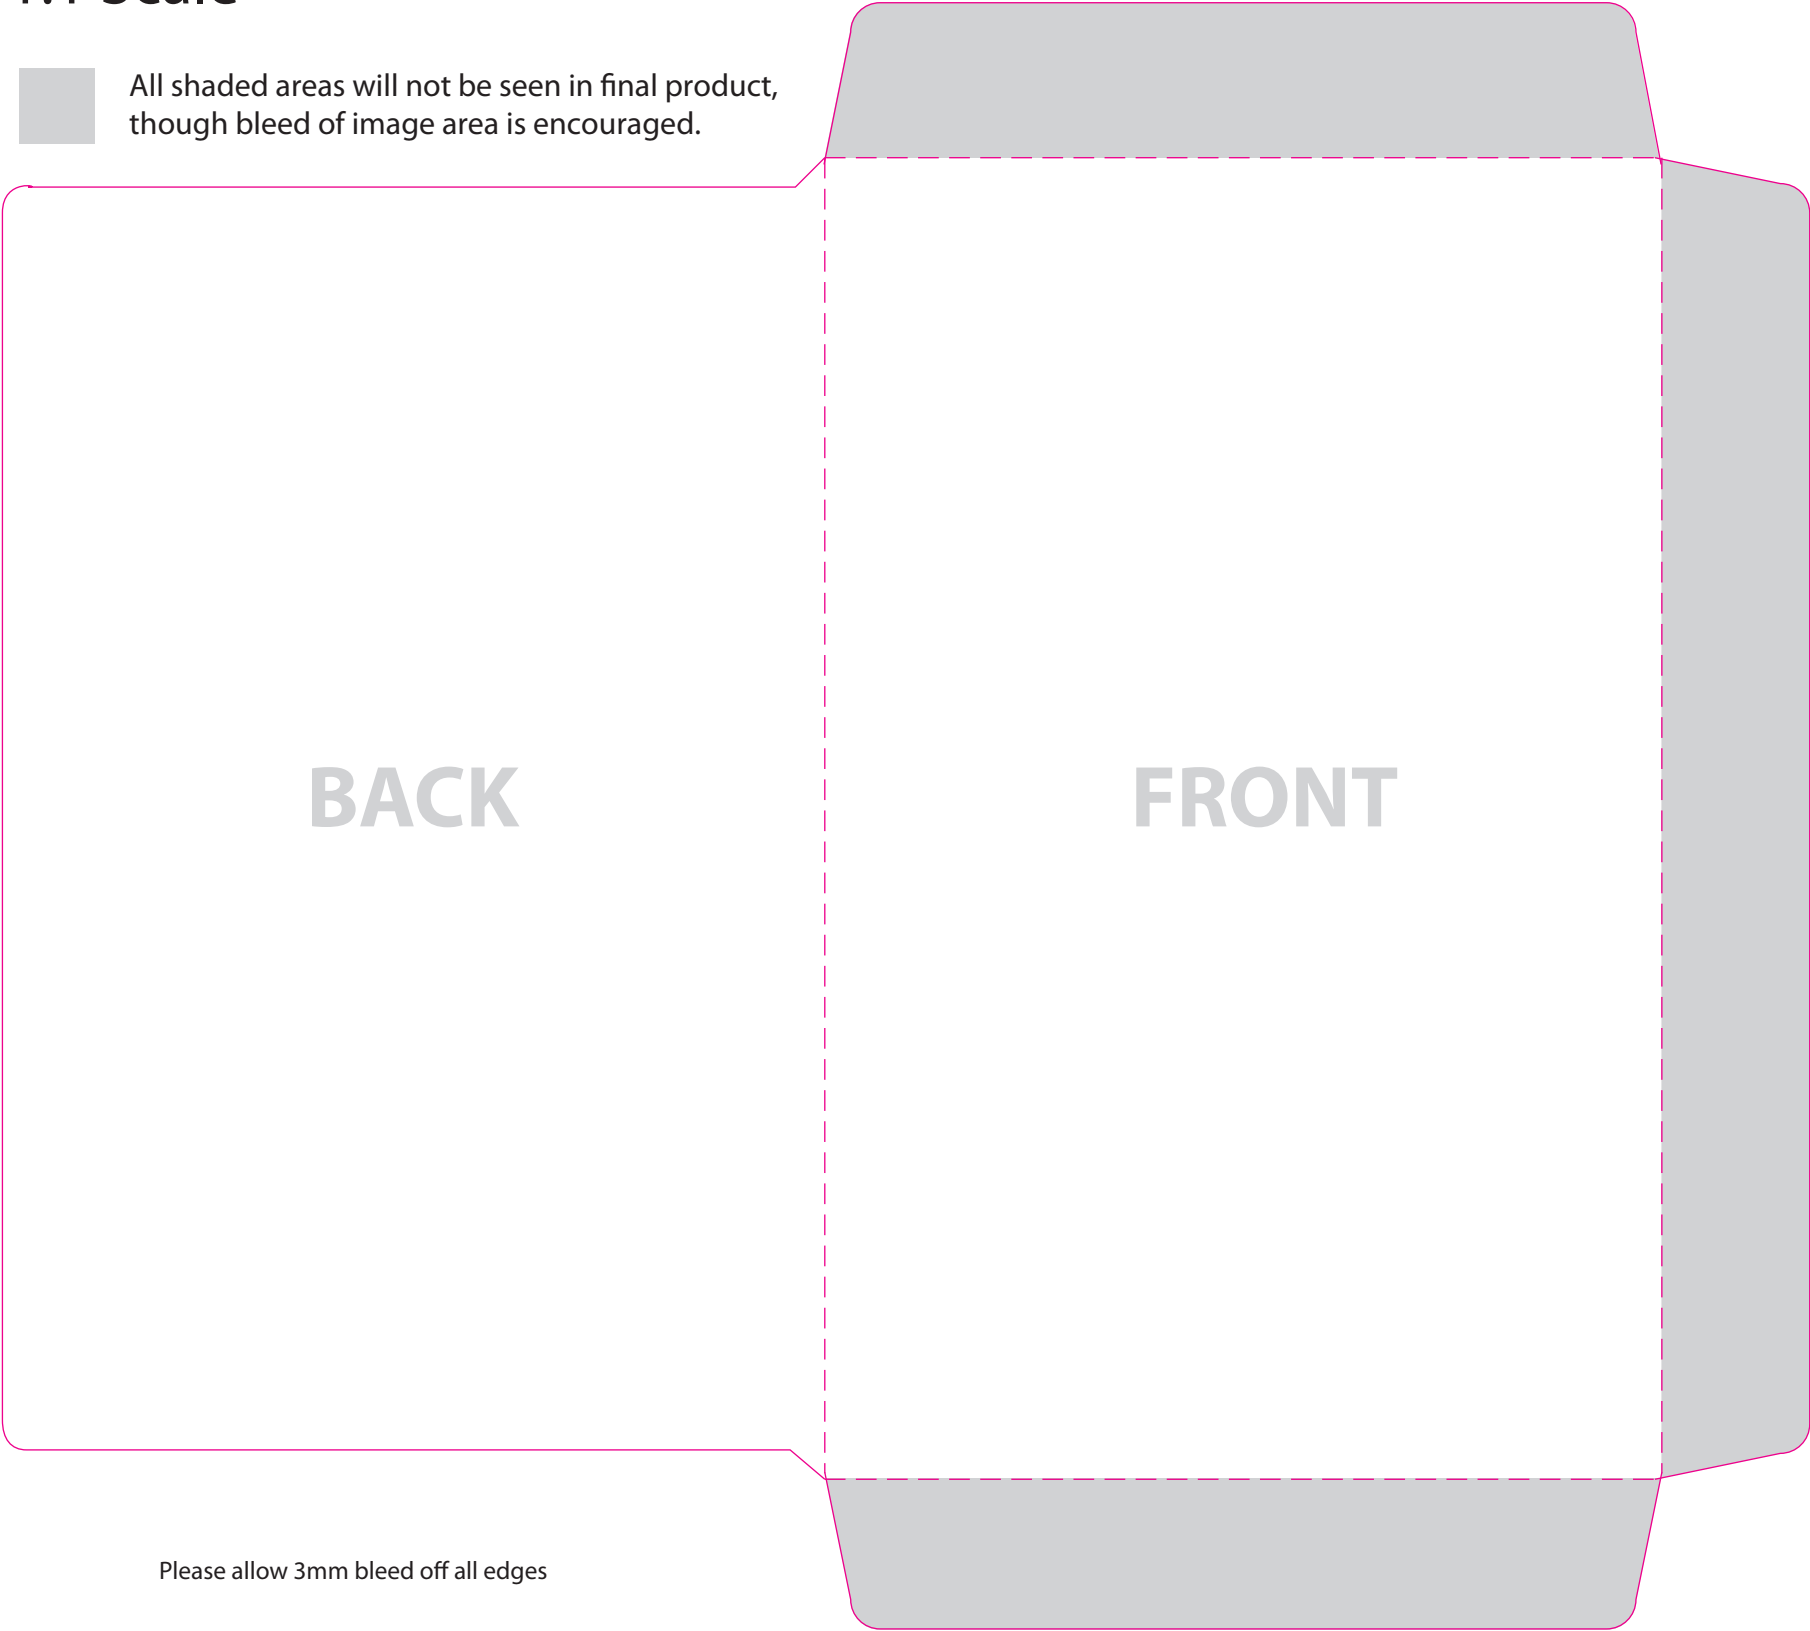

1:1 Scale

All shaded areas will not be seen in final product, though bleed of image area is encouraged.

FOLDED AND GLUED TAB

FOLDED AND GLUED TAB

BACK

FRONT

Please allow 3mm bleed off all edges

FOLDED AND GLUED TAB